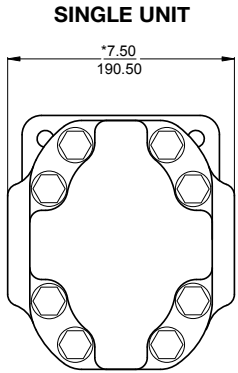

SINGLE UNIT

DISCLAIMER Consult your Permco Representative or the factory for operation below 600 or above 2400 RPM and temperatures above 180°F. Oil Viscosity: 150 SUS (32.1 cSt.) at 100°F (37.8°C) | Oil Temperature: 150°F (65.5°C)

1500 Frost Road P.O. Box 2068
Streetsboro, Ohio 44241
Phone 330.626.2801 • Fax 330.626.2805

support@permco.com · www.permco.com
twitter: @permco
facebook: www.facebook.com/permco